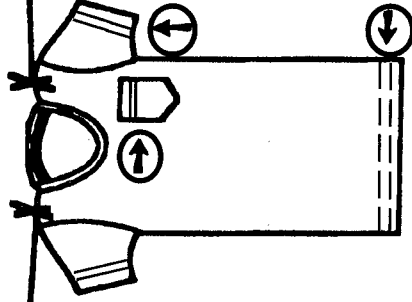

THE FAST TRACK TO HIGH SPEED AUTOMATIC TWO NEEDLE COVERSTITCH HEMMING !!!

Atlanta Attachment Company's High Speed Automatic Two Needle
Coverstitch Hemming

Workstation is available for sleeves and pockets or as a combination unit for sleeves, pockets and bodies complete with stacking capability for all. A high speed fold in half stacker for sleeves is also available.

Our simple to maintain and operator friendly design assures that your company can quickly be on the fast track to consistently higher quality and higher production.

Model AAC113

Choose our basic Model AAC111 pocket/sleeve hemmer, add our picker stacker, fold in half stacker, return conveyor, or any combination. For more versatility, choose our Model AAC113 (shown) for sleeves/pockets/bodies complete with combination picker stacker, add our fold in half stacker with return conveyor. Our Modular design allows you the flexibility to pick and combine components, giving you a custom system that best meets your requirements without paying a custom price.