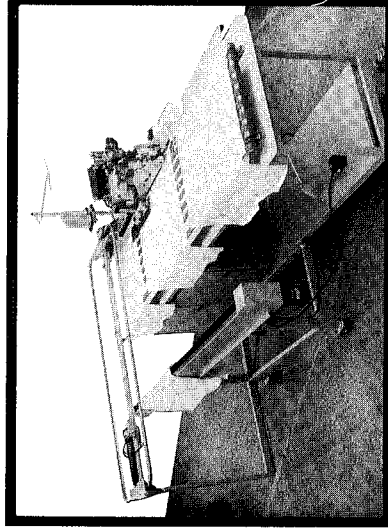

THE FAST TRACK TO HIGH SPEED AUTOMATIC TWO NEEDLE COVERSTITCH HEMMING !!!

Atlanta Attachment Company's High Speed Automatic Two Needle
Coverstitch Hemming

Workstation is available for sleeves and pockets or as a combination unit for sleeves, pockets and bodies complete with stacking capability for all. A high speed fold in half stacker for sleeves is also available.

Our simple to maintain and operator friendly design assures that your company can quickly be on the fast track to consistently higher quality and higher production.

Model AAC113

Choose our basic Model AAC111 pocket/sleeve hemmer, add our picker stacker, fold in half stacker, return conveyor, or any combination. For more versatility, choose our Model AAC113 (shown) for sleeves/pockets/bodies complete with combination picker stacker, add our fold in half stacker with return conveyor. Our Modular design allows you the flexibility to pick and combine components, giving you a custom system that best meets your requirements without paying a custom price.