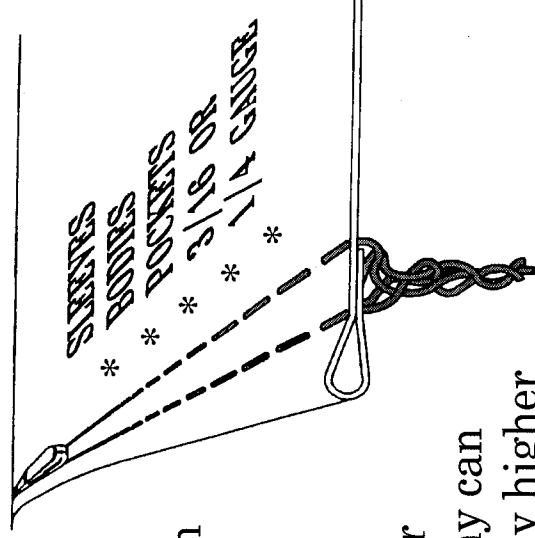

THE FAST TRACK TO HIGH SPEED AUTOMATIC TWO NEEDLE COVERSTITCH HEMMING !!!

Atlanta Attachment Company's High Speed Automatic Two Needle
Coverstitch Hemming

Workstation is available for sleeves and pockets or as a combination unit for sleeves, pockets and bodies complete with stacking capability for all. A high speed fold in half stacker for sleeves is also available.

Our simple to maintain and operator friendly design assures that your company can quickly be on the fast track to consistently higher quality and higher production.

Model AAC113

Choose our basic Model AAC111 pocket/sleeve hemmer, add our picker stacker, fold in half stacker, return conveyor, or any combination. For more versatility, choose our Model AAC113 (shown) for sleeves/pockets/bodies complete with combination picker stacker, add our fold in half stacker with return conveyor. Our Modular design allows you the flexibility to pick and combine components, giving you a custom system that best meets your requirements without paying a custom price.